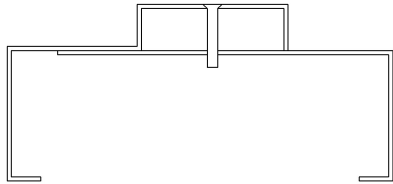

CUSTOM PROFILES

2 Way Corner Post

3 Way Corner Post

4 Way Corner Post

Angled Mullion 1

Angled Mullion 2

Angled Mull

Stucco A Profile

Shadow A Profile

Center Glazed Double Rabbet

Center Glazed Single Rabbet

Inverted Soffet

Split Frame

150 Division Drive
Wilmington, NC 28401
www.CustomMetalProductsNC.com
Revised 041707

Phone: 866-893-3338
Fax: 866-963-1355
Info@CustomMetalProducts.bz