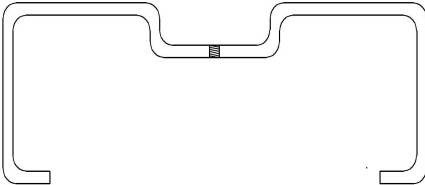

CUSTOM PROFILES

2 Way Corner Post

3 Way Corner Post

4 Way Corner Post

Angled Mullion 1

Angled Mullion 2

Angled Mull

Stucco A Profile

Shadow A Profile

Center Glazed Double Rabbet

Center Glazed Single Rabbet

Inverted Soffet

Split Frame

150 Division Drive
Wilmington, NC 28401
www.CustomMetalProductsNC.com
Revised 041707

Phone: 866-893-3338
Fax: 866-963-1355
Info@CustomMetalProducts.bz