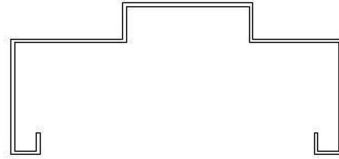

# STANDARD PROFILES

**A**  
Double Rabbet Masonry

**B**  
Double Rabbet Drywall

**C**  
Cased Open Masonry

**D**  
Cased Open Drywall

**E**  
Single Rabbet Masonry

**F**  
Single Rabbet Drywall

**G**  
Double Egress Masonry

**H**  
Double Egress Drywall

**M**  
Double Rabbet Mullion

**N**  
Single Rabbet Mullion

150 Division Drive  
Wilmington, NC 28401  
[www.CustomMetalProductsNC.com](http://www.CustomMetalProductsNC.com)  
Revised 012007