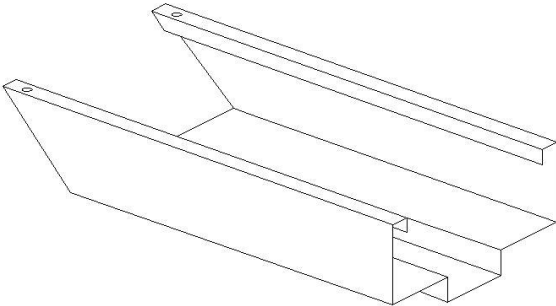

CORNER CONNECTIONS

Drywall Connection

Masonry Connection

150 Division Drive
Wilmington, NC 28401
www.CustomMetalProductsNC.com
Revised 051607

Phone: 866-893-3338
Fax: 866-963-1355
Info@CustomMetalProducts.bz