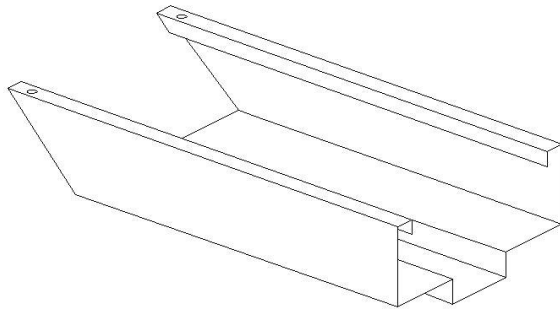

CORNER CONNECTIONS

Drywall Connection

Masonry Connection

150 Division Drive
Wilmington, NC 28401
www.CustomMetalProductsNC.com
Revised 051607

Phone: 866-893-3338
Fax: 866-963-1355
Info@CustomMetalProducts.bz