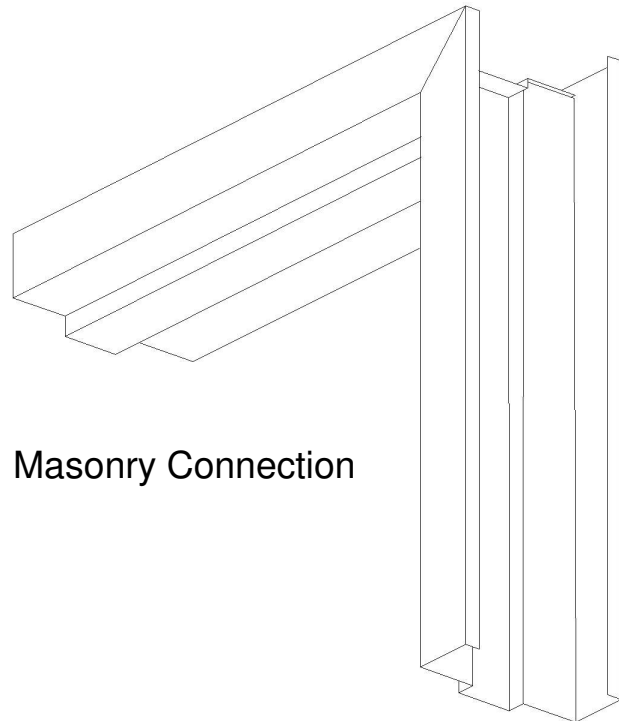

CORNER CONNECTIONS

Drywall Connection

Masonry Connection

150 Division Drive
Wilmington, NC 28401
www.CustomMetalProductsNC.com
Revised 051607

Phone: 866-893-3338
Fax: 866-963-1355
Info@CustomMetalProducts.bz