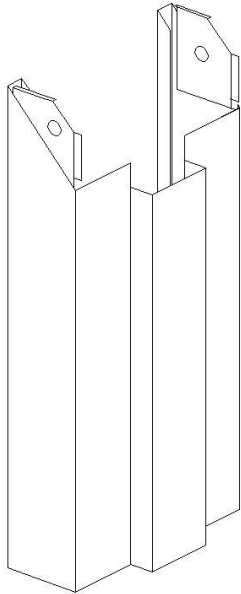

CORNER CONNECTIONS

Drywall Connection

Masonry Connection

150 Division Drive
Wilmington, NC 28401
www.CustomMetalProductsNC.com
Revised 051607

Phone: 866-893-3338
Fax: 866-963-1355
Info@CustomMetalProducts.bz